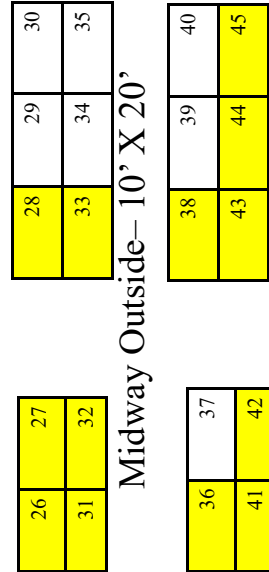

Fair Vendor's Map

NO PARKING AREA

All vehicles will be towed at owners expense!

*Inside spaces 10x10 - See Contract

*Outside spaces 10x20 - See Contract

*Food Court spaces 25x20 - $325

ALL SPACES REQUIRE A REFUNDABLE DEPOSIT—SEE CONTRACT FOR DETAILS

North Concession

Restrooms

NO PARKING AREA -All vehicles will be towed at owners expense!