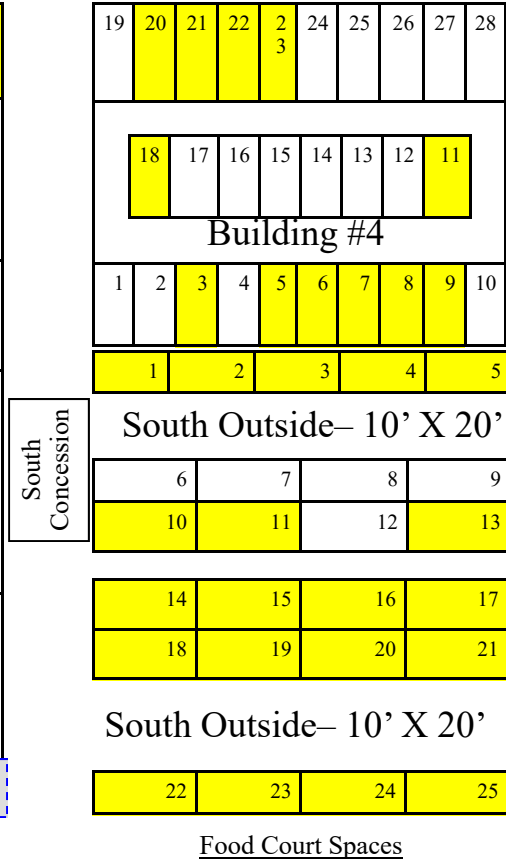

Fair Vendor's Map

NO PARKING AREA

All vehicles will be towed at owners expense!

*Inside spaces 10x10 - See Contract

*Outside spaces 10x20 - See Contract

*Food Court spaces 25x20 - \$325

ALL SPACES REQUIRE A REFUNDABLE DEPOSIT—SEE CONTRACT FOR DETAILS

North Concession

Restrooms

NO PARKING AREA -All vehicles will be towed at owners expense!

MIDWAY
Fair rides/game booths

Agriculture Exhibits Building

Fair Office

Restrooms

*Yellow Spaces are Taken
*White Spaces are Available

NO PARKING AREA

All vehicles will be towed at owners expense!

Covered Seating
Midway
1200 SQFT

Main Stage

Beer Tent

Wild West Kettle

South Entrance

North Entrance

PARKING