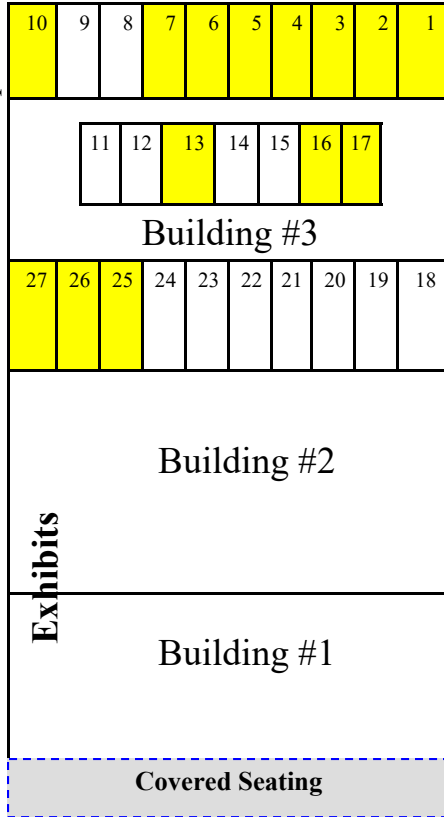

Fair Vendor's Map

NO PARKING AREA

All vehicles will be towed at owners expense!

*Inside spaces 10x10 - See Contract

*Outside spaces 10x20 - See Contract

*Food Court spaces 25x20 - \$325

ALL SPACES REQUIRE A REFUNDABLE DEPOSIT—SEE CONTRACT FOR DETAILS

North Concession

Restrooms

NO PARKING AREA -All vehicles will be towed at owners expense!

MIDWAY
Fair rides/game booths

Agriculture Exhibits Building

Fair Office

Restrooms

*Yellow Spaces are Taken
*White Spaces are Available

NO PARKING AREA

All vehicles will be towed at owners expense!

Covered Seating
Midway
1200 SQFT

Main Stage

Beer Tent

Wild West Kettle

South Entrance

North Entrance