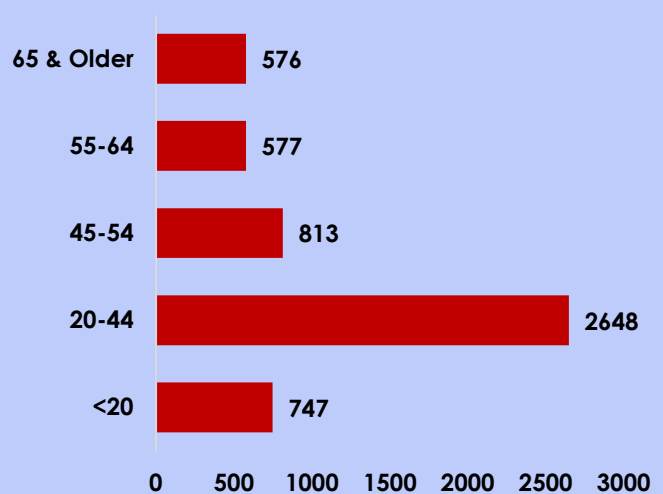

## GRAHAM COUNTY COVID-19

Total Confirmed Cases	5370
Total Recovered	5176
Total Active	117
Total Deaths	77
Positivity Rate	2.7%

**\*Cases by Zip Code**

**Cases by Age Group**

The Graham County Health Department is announcing negative one (-1) new positive COVID-19 laboratory results.

\* Location is based off zip code. 85543 includes the surrounding areas of Pima including Bylas. 85546 includes Safford and it's surrounding areas.