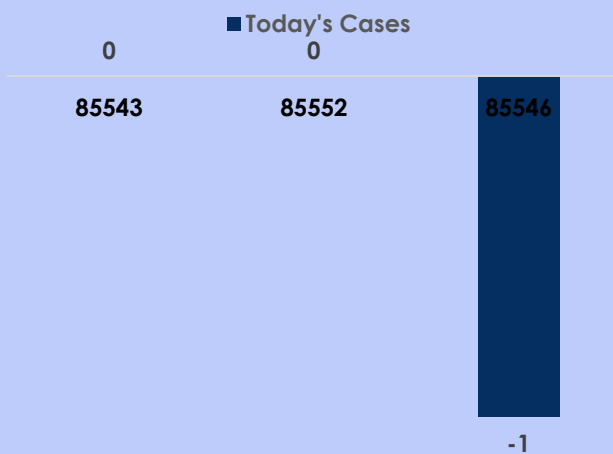

## GRAHAM COUNTY COVID-19

Total Confirmed Cases	5370
Total Recovered	5176
Total Active	117
Total Deaths	77
Positivity Rate	2.7%

**\*Cases by Zip Code**

**Cases by Age Group**

The Graham County Health Department is announcing negative one (-1) new positive COVID-19 laboratory results.