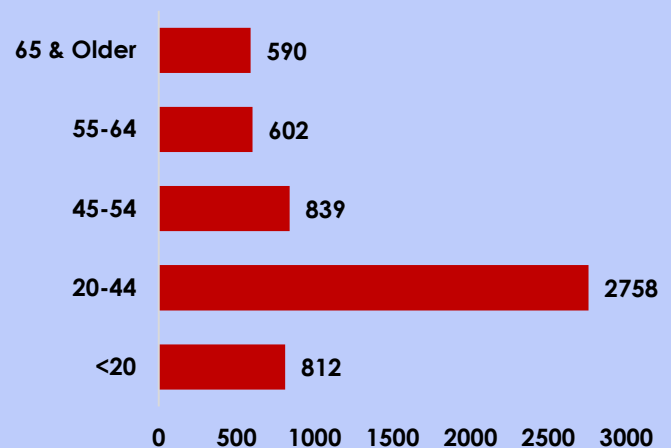

June 4th-June 10th

GRAHAM COUNTY COVID-19

Total Confirmed Cases	5606
Total Recovered	5456
Total Active	67
Total Deaths	83
Positivity Rate	4.1%

***Cases by Zip Code**

Cases by Age Group

The Graham County Health Department is announcing negative nineteen (-19) new COVID-19 laboratory results. Although there were 6 new cases last week, 25 cases were reconciled to another county.

* Location is based off zip code. 85543 includes the surrounding areas of Pima including Bylas. 85546 includes Safford and it's surrounding areas.