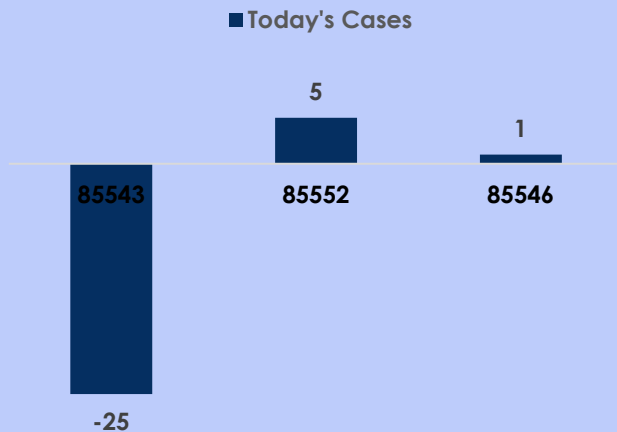

June 4th-June 10th

GRAHAM COUNTY COVID-19

Total Confirmed Cases	5606
Total Recovered	5456
Total Active	67
Total Deaths	83
Positivity Rate	4.1%

***Cases by Zip Code**

Cases by Age Group

The Graham County Health Department is announcing negative nineteen (-19) new COVID-19 laboratory results. Although there were 6 new cases last week, 25 cases were reconciled to another county.

* Location is based off zip code. 85543 includes the surrounding areas of Pima including Bylas. 85546 includes Safford and it's surrounding areas.